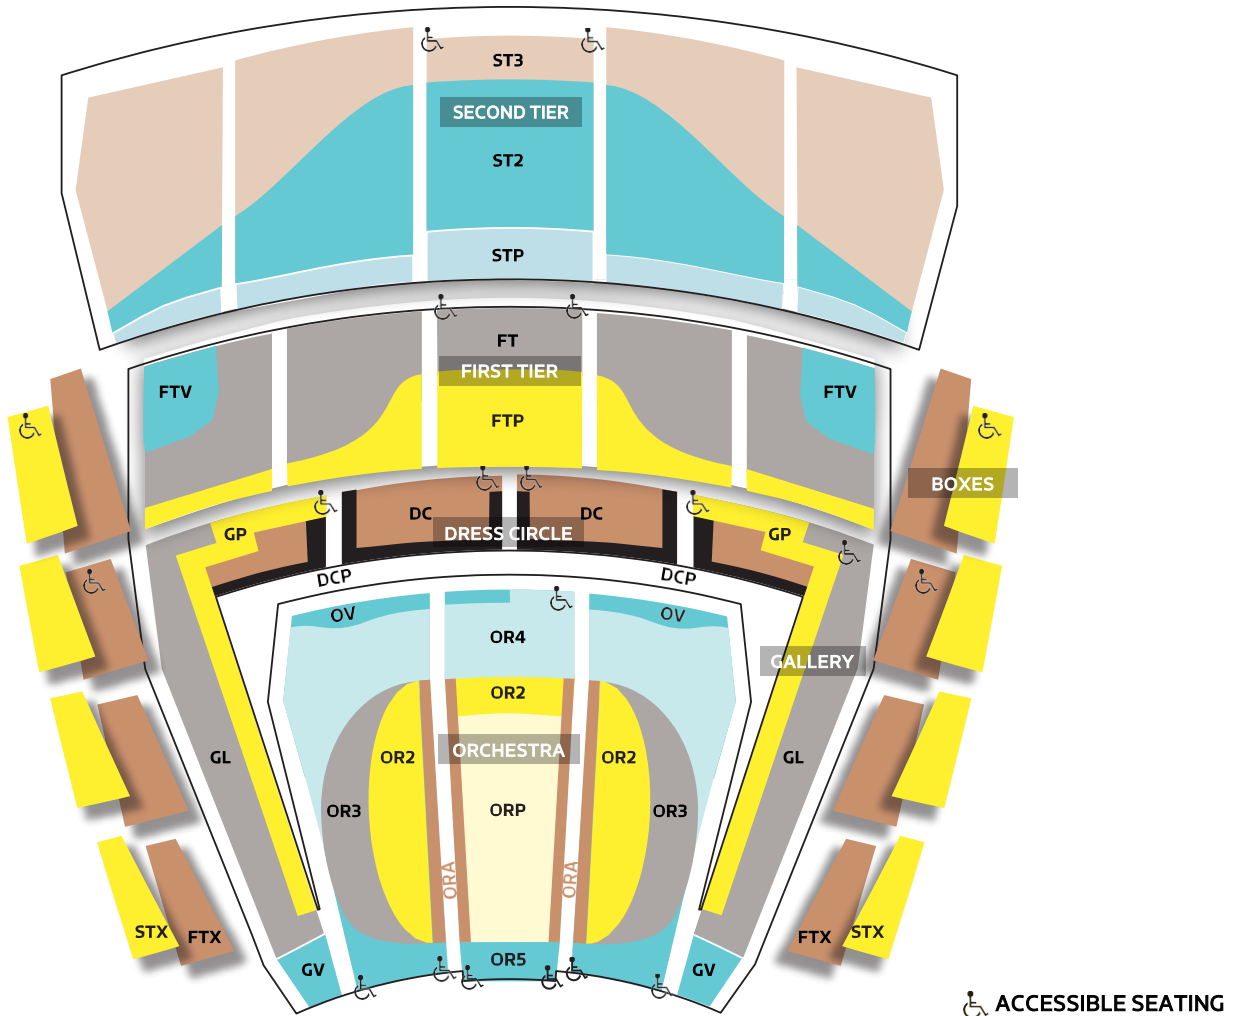

# 3-OPERA PACKAGE PRICING

2021/22 SEASON

## 2021/22 SEASON

	FRIDAY	SATURDAY			SUNDAY		WEDNESDAY	
	EVENING	OPENING	SECOND	THIRD	FIRST	SECOND	FIRST	SECOND
<i>La bohème</i>	22-Oct	16-Oct	23-Oct	30-Oct	17-Oct	24-Oct	20-Oct	27-Oct
<i>Blue</i>	11-Mar	26-Feb	5-Mar	12-Mar	27-Feb <sup>1</sup>		2-Mar	9-Mar
<i>The Marriage of Figaro</i>	20-May	7-May	14-May	21-May	8-May	15-May	11-May	18-May
<b>LIMITED TIME SALE!</b> ORCHESTRA 3 & 4, and ♿ FIRST TIER	<b>\$250</b>	<b>\$250</b>	<b>\$250</b>	<b>\$250</b>	<b>\$250</b>	<b>\$250</b>	<b>\$250</b>	<b>\$250</b>
SECOND TIER 3	\$165	\$165	\$165	\$165	\$165	\$165	\$132	\$132
ORCHESTRA VALUE, ORCHESTRA 5, GALLERY VALUE, FIRST TIER VALUE, SECOND TIER 2, ♿ ORCHESTRA 4, ♿ SECOND TIER BOXES	\$225	\$225	\$225	\$225	\$225	\$225	\$186	\$186
ORCHESTRA 4 [see sale price above], SECOND TIER PRIME	\$267	\$267	\$267	\$267	\$267	\$267	\$237	\$237
ORCHESTRA 3 [see sale price above], GALLERY, FIRST TIER, ♿ FIRST TIER BOXES [see sale price above]	\$338	\$338	\$338	\$338	\$338	\$338	\$279	\$279
ORCHESTRA 2, GALLERY PRIME, FIRST TIER PRIME, SECOND TIER BOX	\$393	\$393	\$393	\$393	\$393	\$393	\$333	\$333
ORCHESTRA PRIME	\$467	\$473	\$473	\$473	\$473	\$473	\$393	\$393
ORCHESTRA AISLE, DRESS CIRCLE, FIRST TIER BOX	\$567	\$567	\$567	\$567	\$567	\$567	\$474	\$474
DRESS CIRCLE PRIME	\$978	\$978	\$978	\$978	\$978	\$978	\$807	\$807

**IMPORTANT INFO:**

Evening performances begin at 7:30 PM. Sunday matinees begin at 2:00 PM.

<sup>1</sup>Blue will be performed with only one Sunday matinee on February 27, 2022.

Operas, artists, schedule, and prices are subject to change.

♿ ADA accessible seating prices are the same as the adjacent pricing zone unless otherwise listed.

Accessible seating is available on all seating levels.